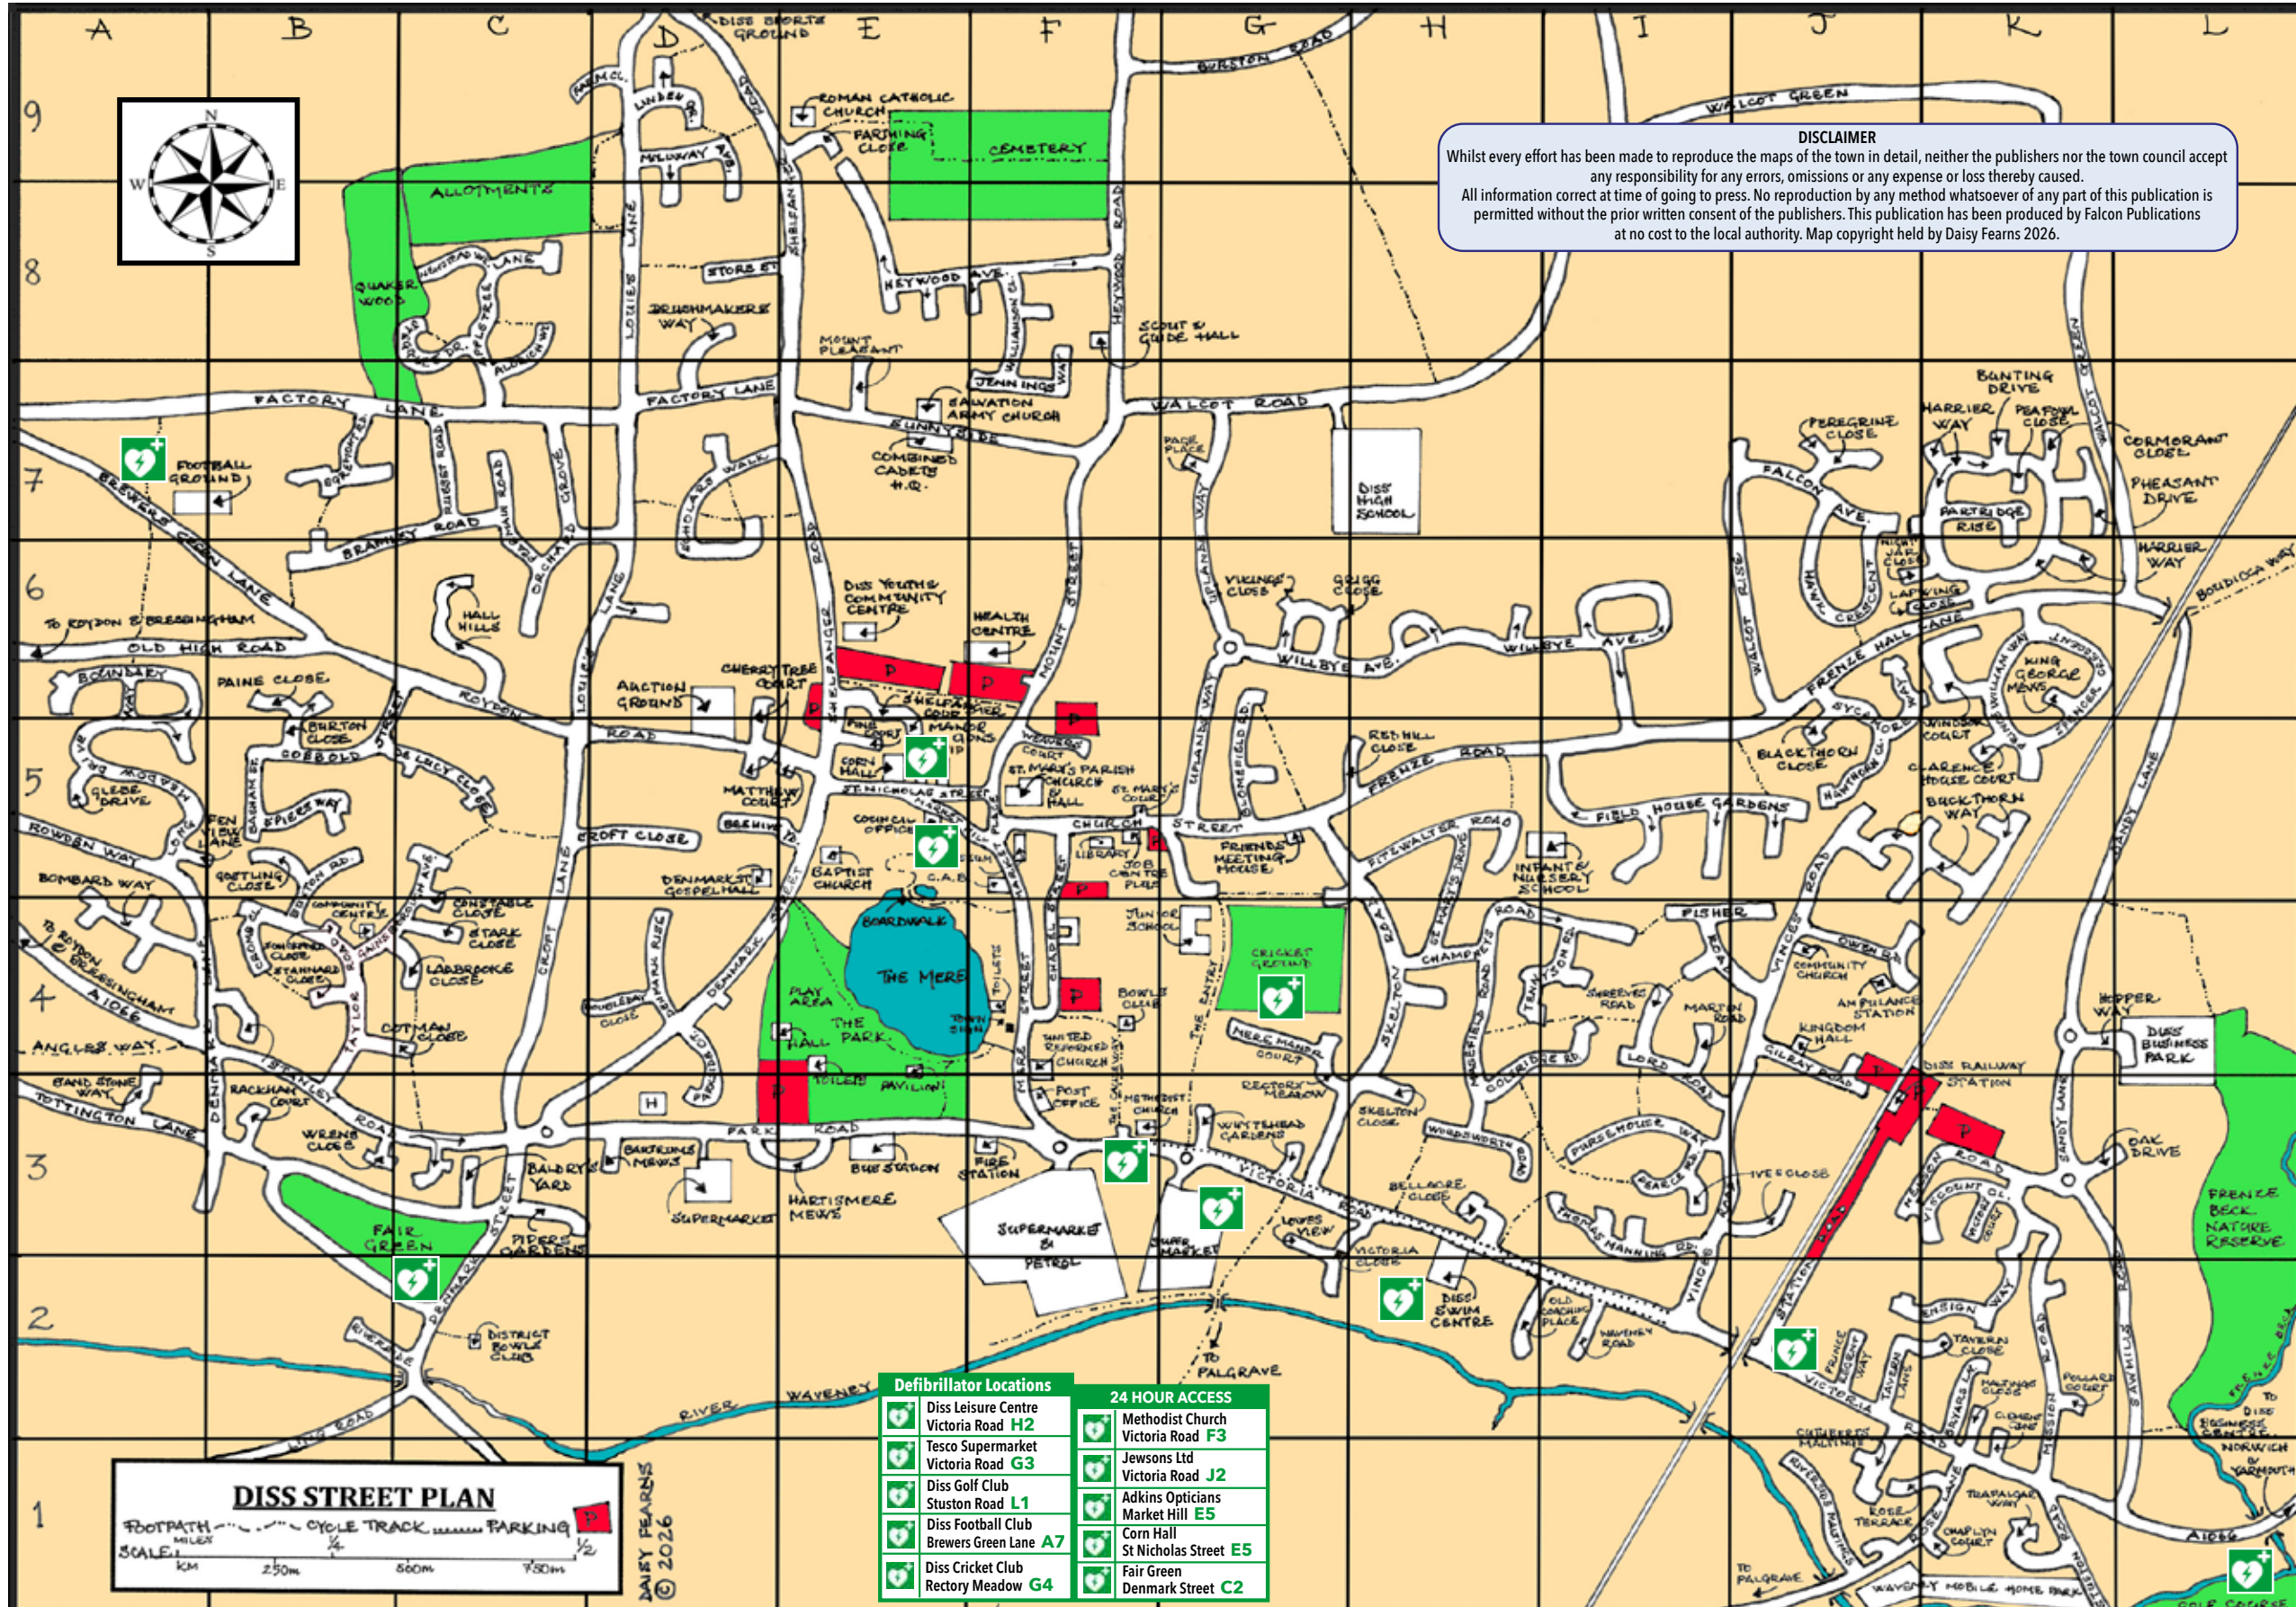

Diss Town Guide

Publishers of The Diss Town Guide

FALCON Publications

Units 10a & 11 Red House Yard
Gislingham Road
Thornham Magna
Suffolk IP23 8HH

Telephone:
Advertising: 01379 773347
Editorial: 01379 773348
Email:
info@falconpublications.co.uk
Website:
www.falconpublications.co.uk

TURRELL CLEANING SERVICES
Est. 1989

- Carpet Upholstery & Cleaning
- Fully Insured
- Stain Removal & Carpet Protection
- **FREE ESTIMATES**

Tel: 01379 687751
Mobile: 07801 398247
e: paulaturrell@aol.com

www.turrellcleaningservices.co.uk

vodafone

UPGRADE AT YOUR LOCAL STORE!

The Octagon, 40 Mere Street, Diss, IP22 4AG.
Call 01379 454724

HEYWOOD SPORTS & FITNESS
the club with a difference!

Facilities include:
Two Padel Courts • Two Tennis Courts
Three Squash Courts
3G 5-a-Side Football Pitch
Gym • Darts Room
Licensed Bar & Pool Table

Walcot Road, Diss IP22 4DB
Tel: 01379 643088
www.heywoodclub.co.uk

Newman & Co
Chartered Accountants and Registered Auditors

Newman & Co Chartered Accountants & Registered Auditors have been serving local businesses and individuals in East Anglia for over 25 years. We offer a range of services tailored to suit our clients individual needs. Please contact us to arrange a free initial consultation.

4b, Church Street, Diss, Norfolk, IP22 4DD
T: 01379 640640 E: diss@newmans-online.co.uk W: www.newmans-online.co.uk

Baileys Fish & Chips

68 Shelfanger Road, Diss IP22 4EH
Finest Fish and Chips with Baileys Perfection
01379 308130