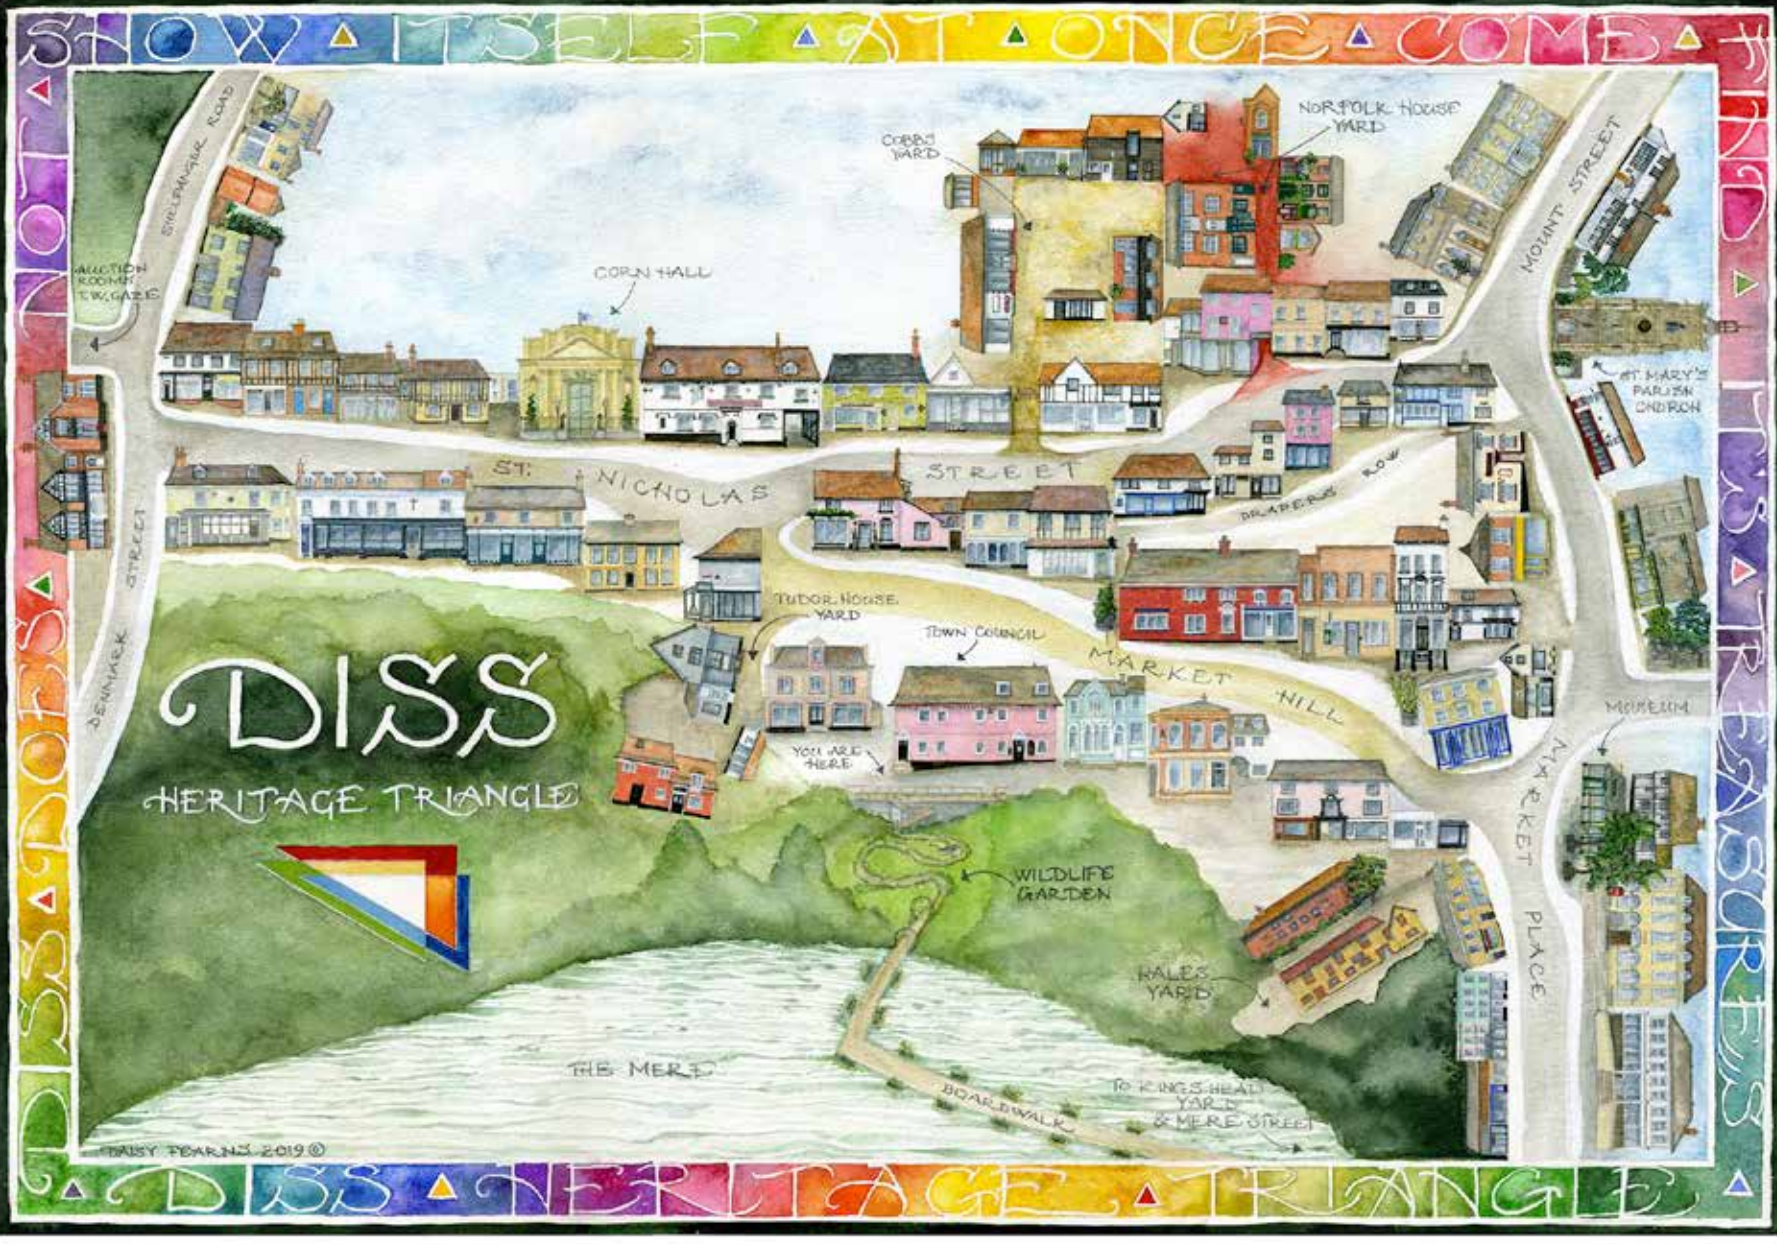

DISS

STREET MAPS WITH INDEX

FREE PLEASE TAKE ONE

We can deliver to every door in Diss!

We can help promote your business by delivering your leaflet to every household in Diss with our own in-house distribution team. Leaflet design & print service also available.

FALCON Distribution
Just telephone us on
01379 773347
or email
gary@falconpublications.co.uk